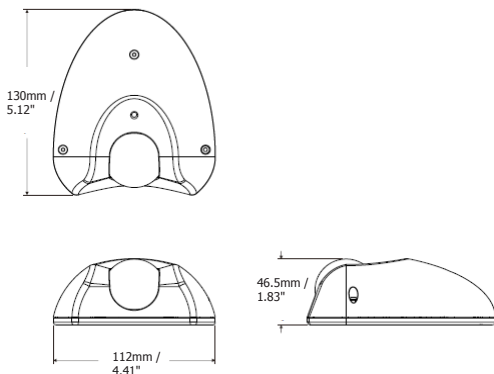

Dimensions

Specifications

Camera	
Megapixel	2MP
Image Sensor	1/2.7" Full HD CMOS Sensor
Lens	2.8 / 3.6 / 6 / 8mm
Minimum Illumination	Color: 0.5 Lux B/W: 0.1 Lux
Day / Night	Electronic Day / Night
Iris	Fixed IRIS
Shutter Time	4 ~ 1/15,000sec.
Camera Angle Adjustment	Pan: $\pm 25^\circ$, Tilt: $0^\circ \sim 90^\circ$, Rotate: $\pm 90^\circ$
Video	
Video Compression	H.264 / M-JPEG / MPEG-4
Max. Video Resolution	1920 x 1080, 1280 x 1024, 1280 x 720, 1024 x 768, 720 x 480, 704 x 480, 640 x 480, 352 x 240, 320 x 240, 160 x 128
Frame Rate	30fps @ all resolution
S/N Ratio	>50 dB
Privacy Mask	Yes
Region of Interest	Yes
AGC	Yes
AWB	Yes
WDR	Yes
3DNR	Yes
Audio	
Audio Compression	G.711
Operation Mode	Built in microphone / Line in
Network	
Interface	10BASE-T / 100BASE-TX
Supported Protocols	TCP/IP, IPV6, UDP, ICMP, DHCP, NTP, DNS, DDNS, SMTP, SNMP, FTP, HTTP, HTTPS, PPPoE, UPnP, Bonjour, RTP, RTSP, RTCP, UDP, IGMP, ICMP, ARP, ONVIF, PSIA
Security	Password protection, IP address filtering, HTTPS encryption, SSL
Function	
Video Streaming	Multiple simultaneous streams
Image Settings	Compression, Brightness, Sharpness, Saturation, White balance, Exposure control, Rotation, Mirroring of images, Text and image overlay, Auto gain control, Auto white balance, Hallway display (9:16)
Event Trigger	Manual trigger, Motion detection, Tamper detection
Notification	Send mail notification, Upload video to FTP, Record video to PC and Network alarm
General	
Weather Resistance	IP67
Vandal Resistance	IK10-rated metal housing
Pan / Tilt / Zoom	Digital PTZ
On-board Storage	micro SD / SDHC card slot
Power Supply	10-36 VDC & PoE
Power over Ethernet	PoE 802.3af
Max. Power Consumption	12 VDC 3.48W / PoE 6.2W
Connector	DC Jack, Line in, RJ-45
Humidity	20% ~ 80% not condensing
Operating Temperature	-40°C ~ 55°C / -40°F ~ 131°F (12 VDC) -20°C ~ 55°C / -4°F ~ 131°F (PoE)
Dimensions (W x H x L)	130 x 112 x 46.5mm / 5.12" x 4.41" x 1.83"
Weight	300g / 0.66lbs
Certificates	